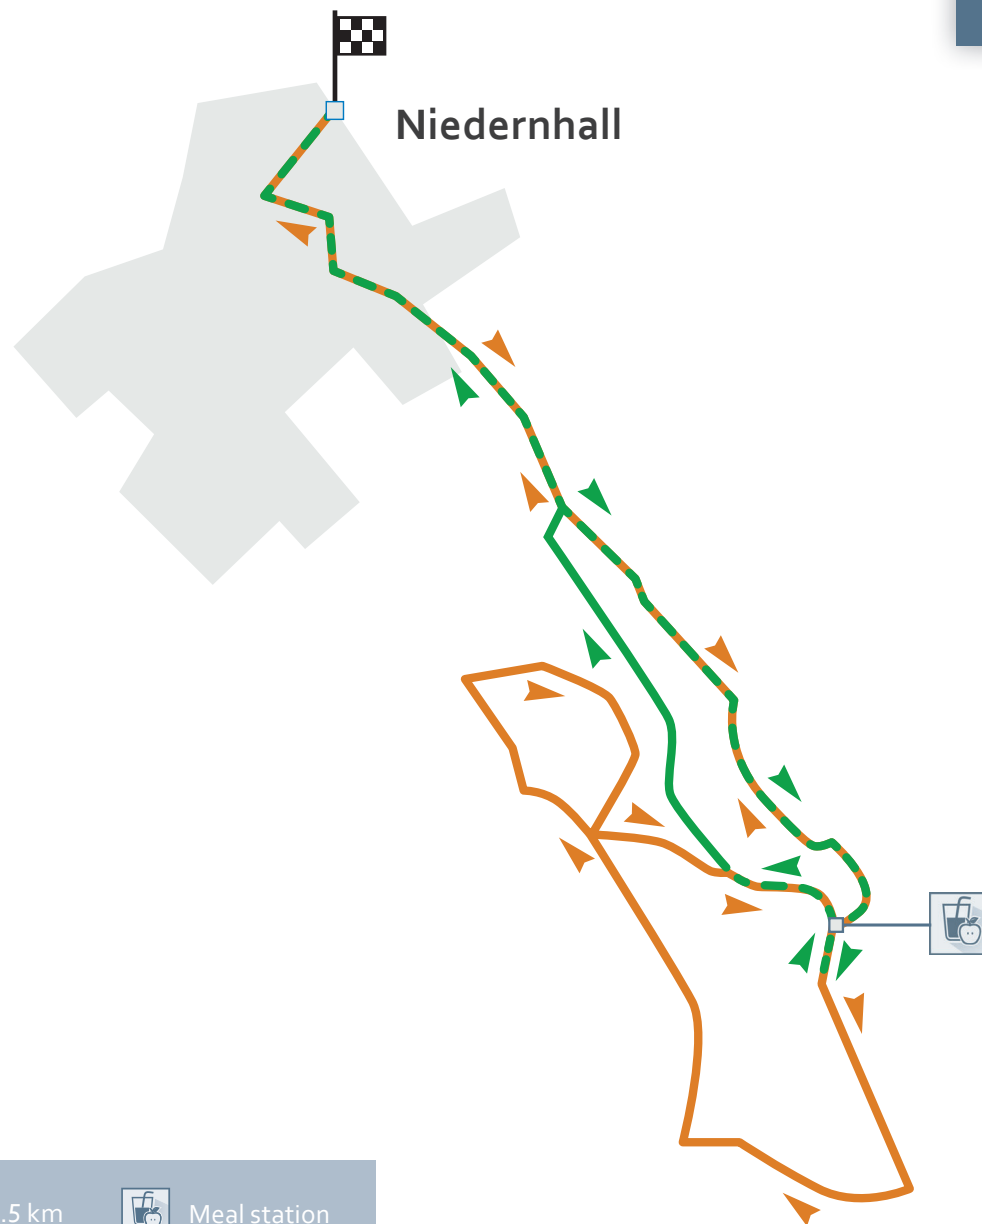

Nordic walking

ebmpapst

marathon

Key:  Nordic walking 7.5 km  Nordic walking 12.5 km  Meal station