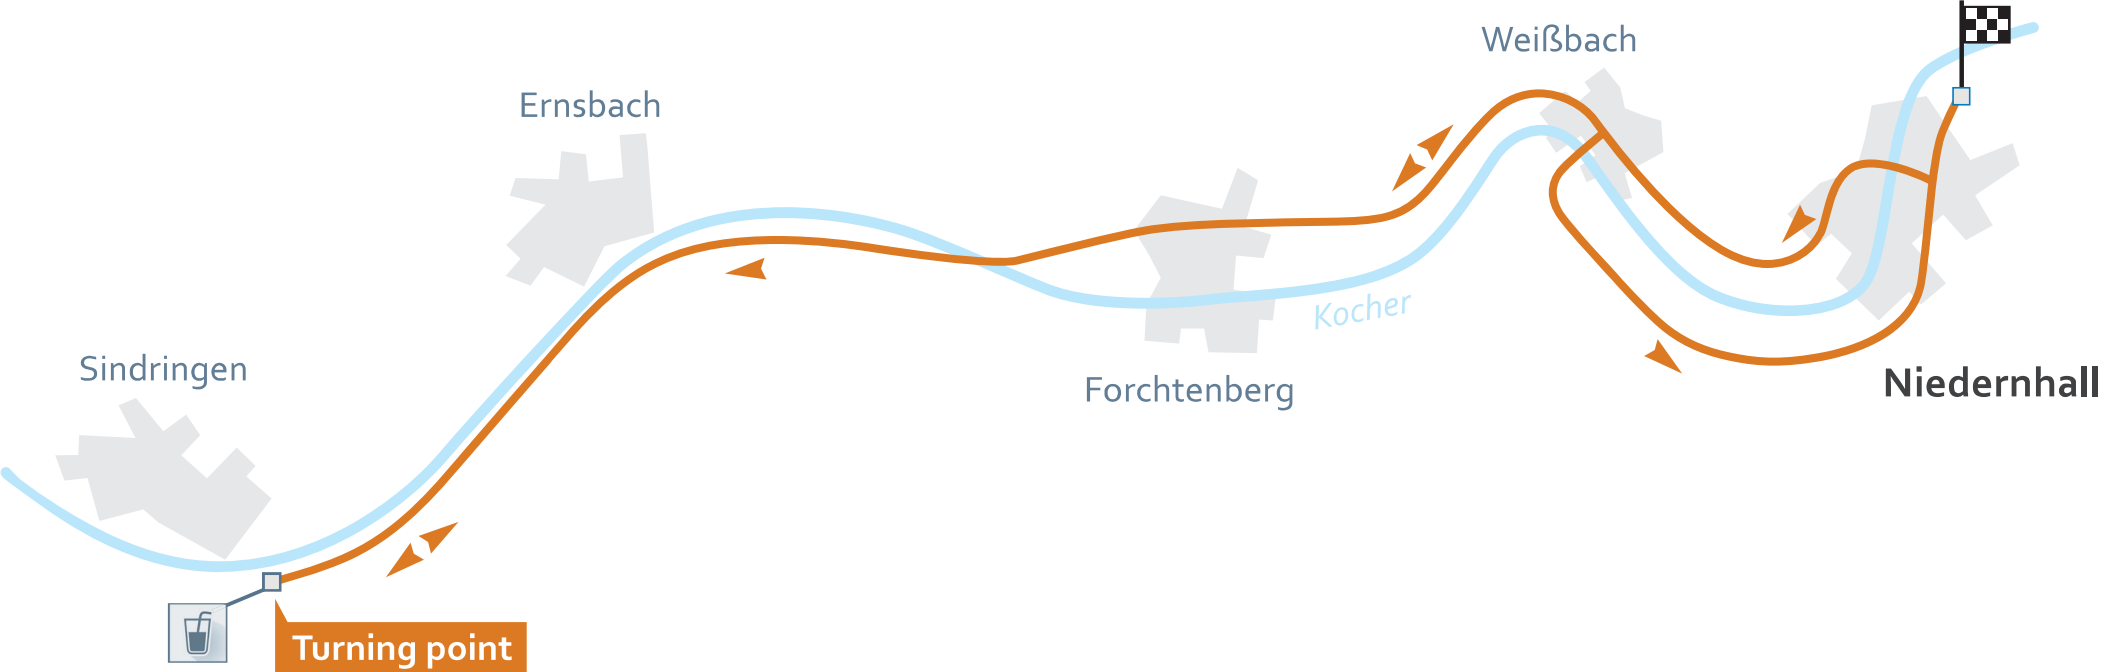

Marathon / Duo-Marathon / Staffelmарathon

ebmpapst

marathon

Legende:

Marathon / Duo-Marathon / Staffelmарathon

km erste Runde

km zweite Runde

Verpflegungsstation

Half-marathon

Key: Half-marathon Refreshment station Meal station

10 km run

Key:  10 km run  Refreshment station

Hand cyclists

Inline skating

Nordic walking

ebmpapst

marathon

Key:  Nordic walking 7.5 km  Nordic walking 12.5 km  Meal station