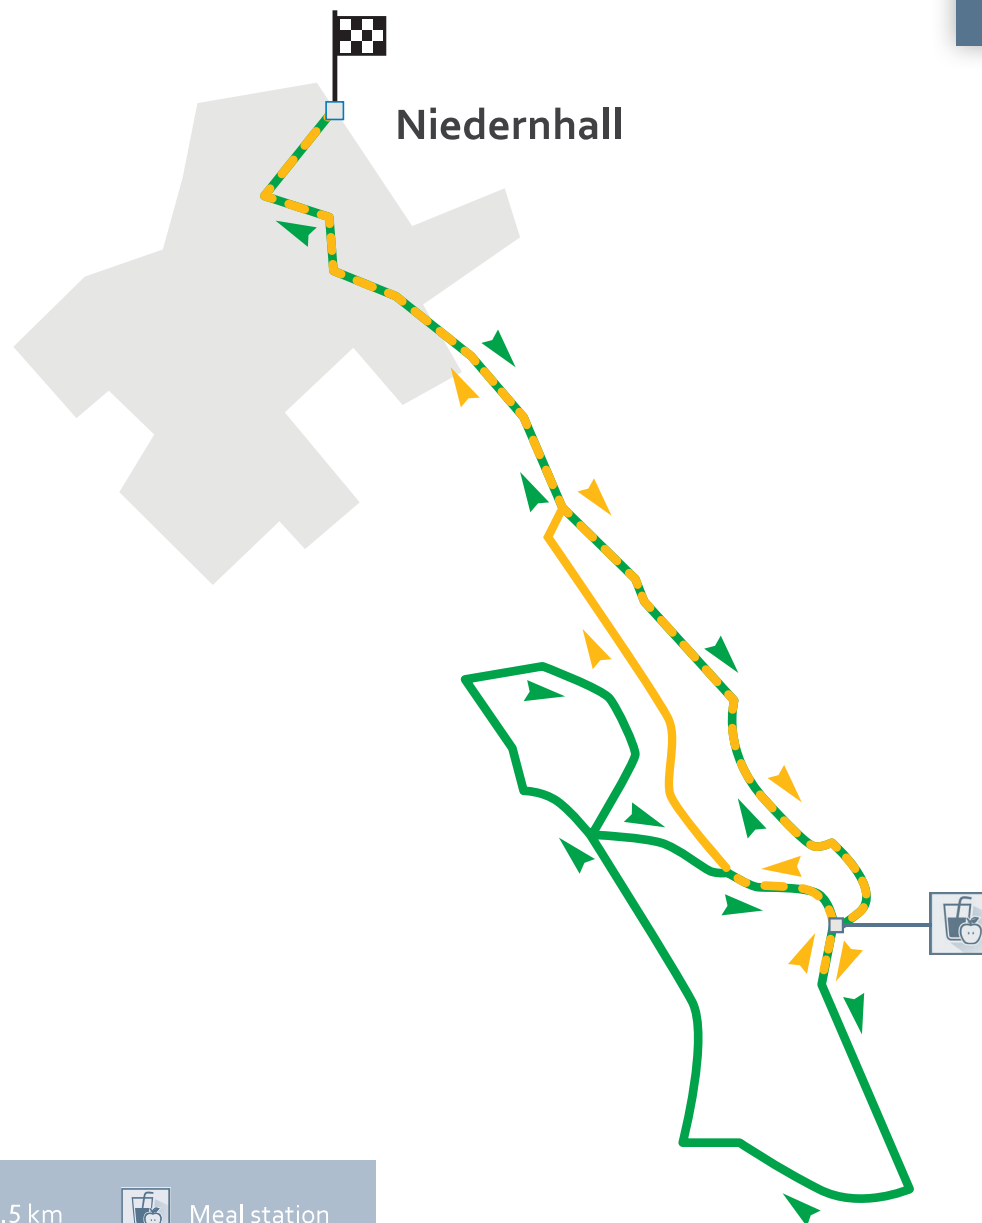

Marathon / Duo-Marathon / Staffelmарathon

ebmpapst

marathon

Legende:

Marathon / Duo-Marathon / Staffelmарathon

km erste Runde

km zweite Runde

Verpflegungsstation

Half-marathon

Key: Half-marathon Refreshment station Meal station

10 km run

Key:  10 km run  Refreshment station

Hand cyclists

Inline skating

Nordic walking

ebmpapst

marathon

Key:  Nordic walking 7.5 km  Nordic walking 12.5 km  Meal station