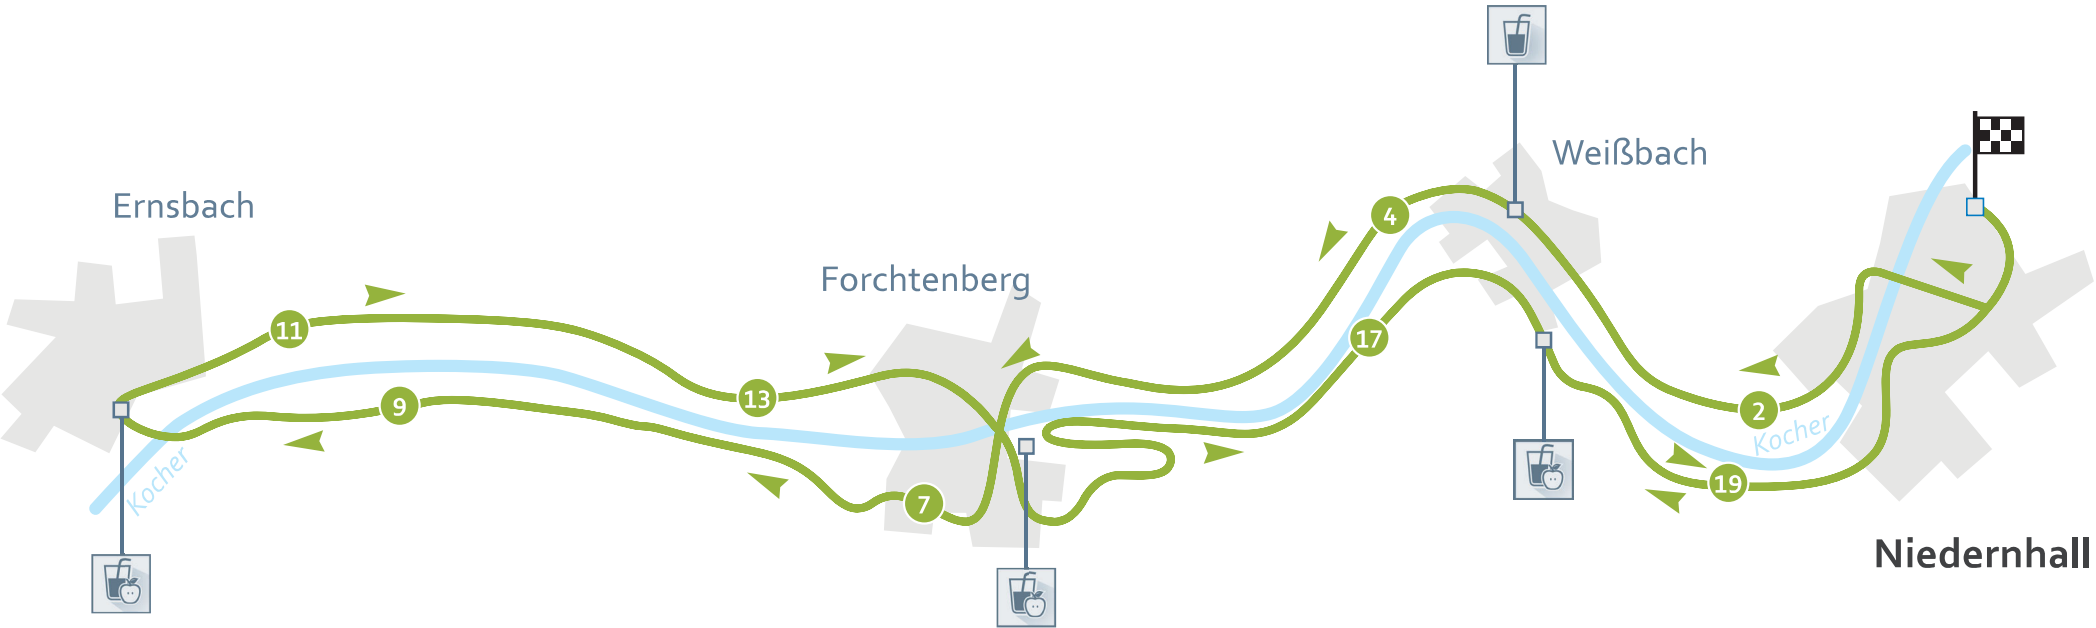

Marathon / Duo-Marathon / Staffelmарathon

ebmpapst

marathon

Legende:

Marathon / Duo-Marathon / Staffelmарathon

km erste Runde

km zweite Runde

Verpflegungsstation

Half-marathon

Key: Half-marathon Refreshment station Meal station

10 km run

Key:  10 km run  Refreshment station

Hand cyclists

Inline skating

Nordic walking

ebmpapst

marathon

Key:  Nordic walking 7.5 km  Nordic walking 12.5 km  Meal station