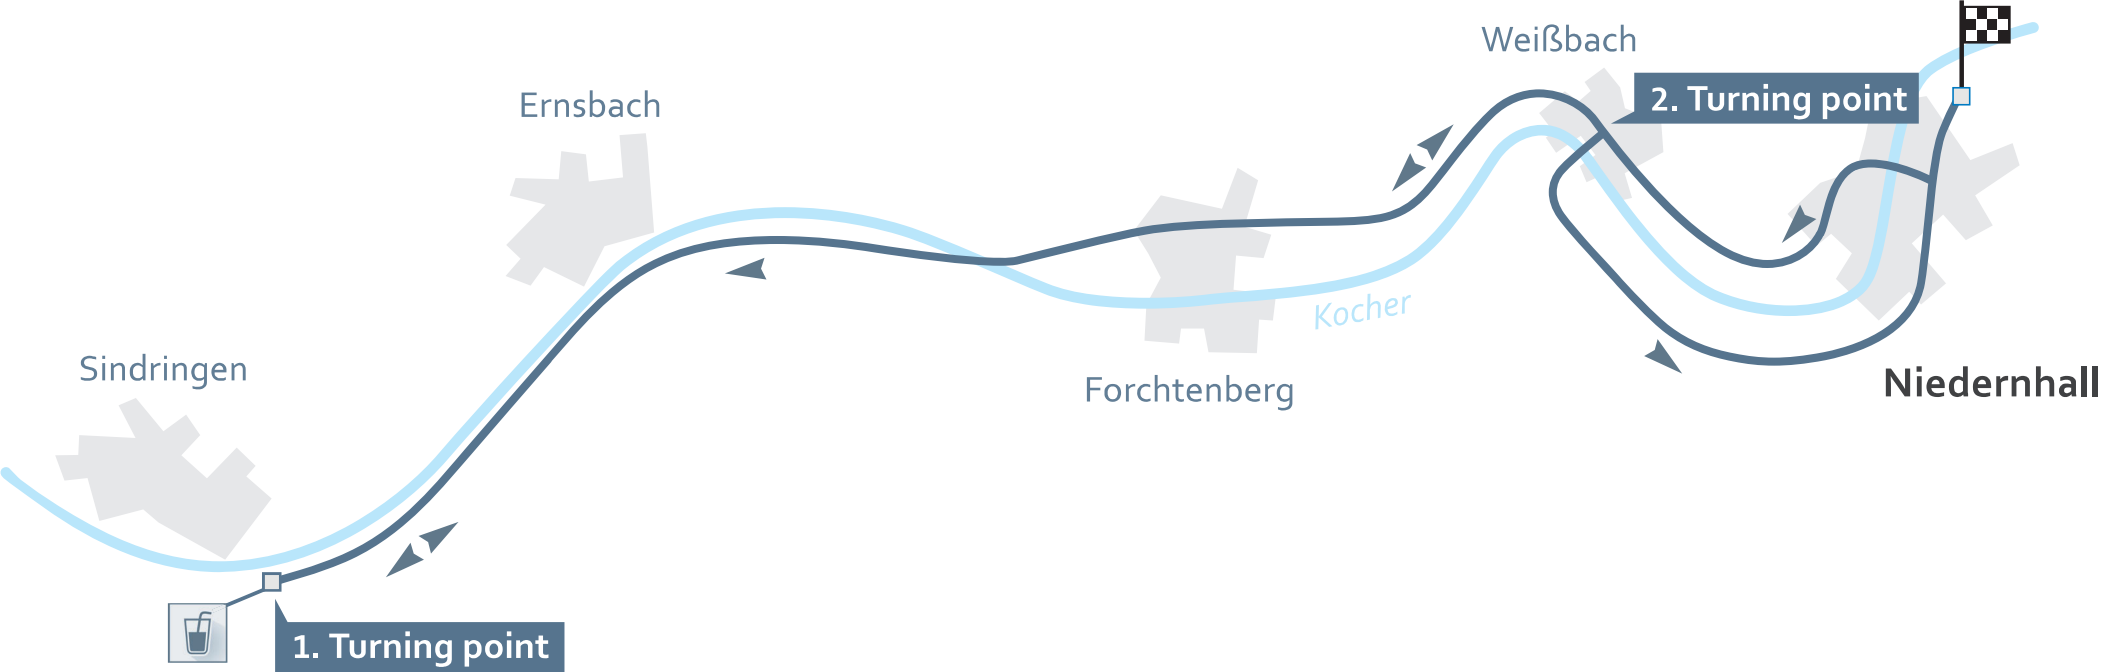

Marathon / Duo-Marathon / Staffelmарathon

ebmpapst

marathon

Legende:

Marathon / Duo-Marathon / Staffelmарathon

km erste Runde

km zweite Runde

Verpflegungsstation

Half-marathon

Key: Half-marathon Refreshment station Meal station

10 km run

Key:  10 km run  Refreshment station

Hand cyclists

Inline skating

Nordic walking

ebmpapst

marathon

Key:  Nordic walking 7.5 km  Nordic walking 12.5 km  Meal station