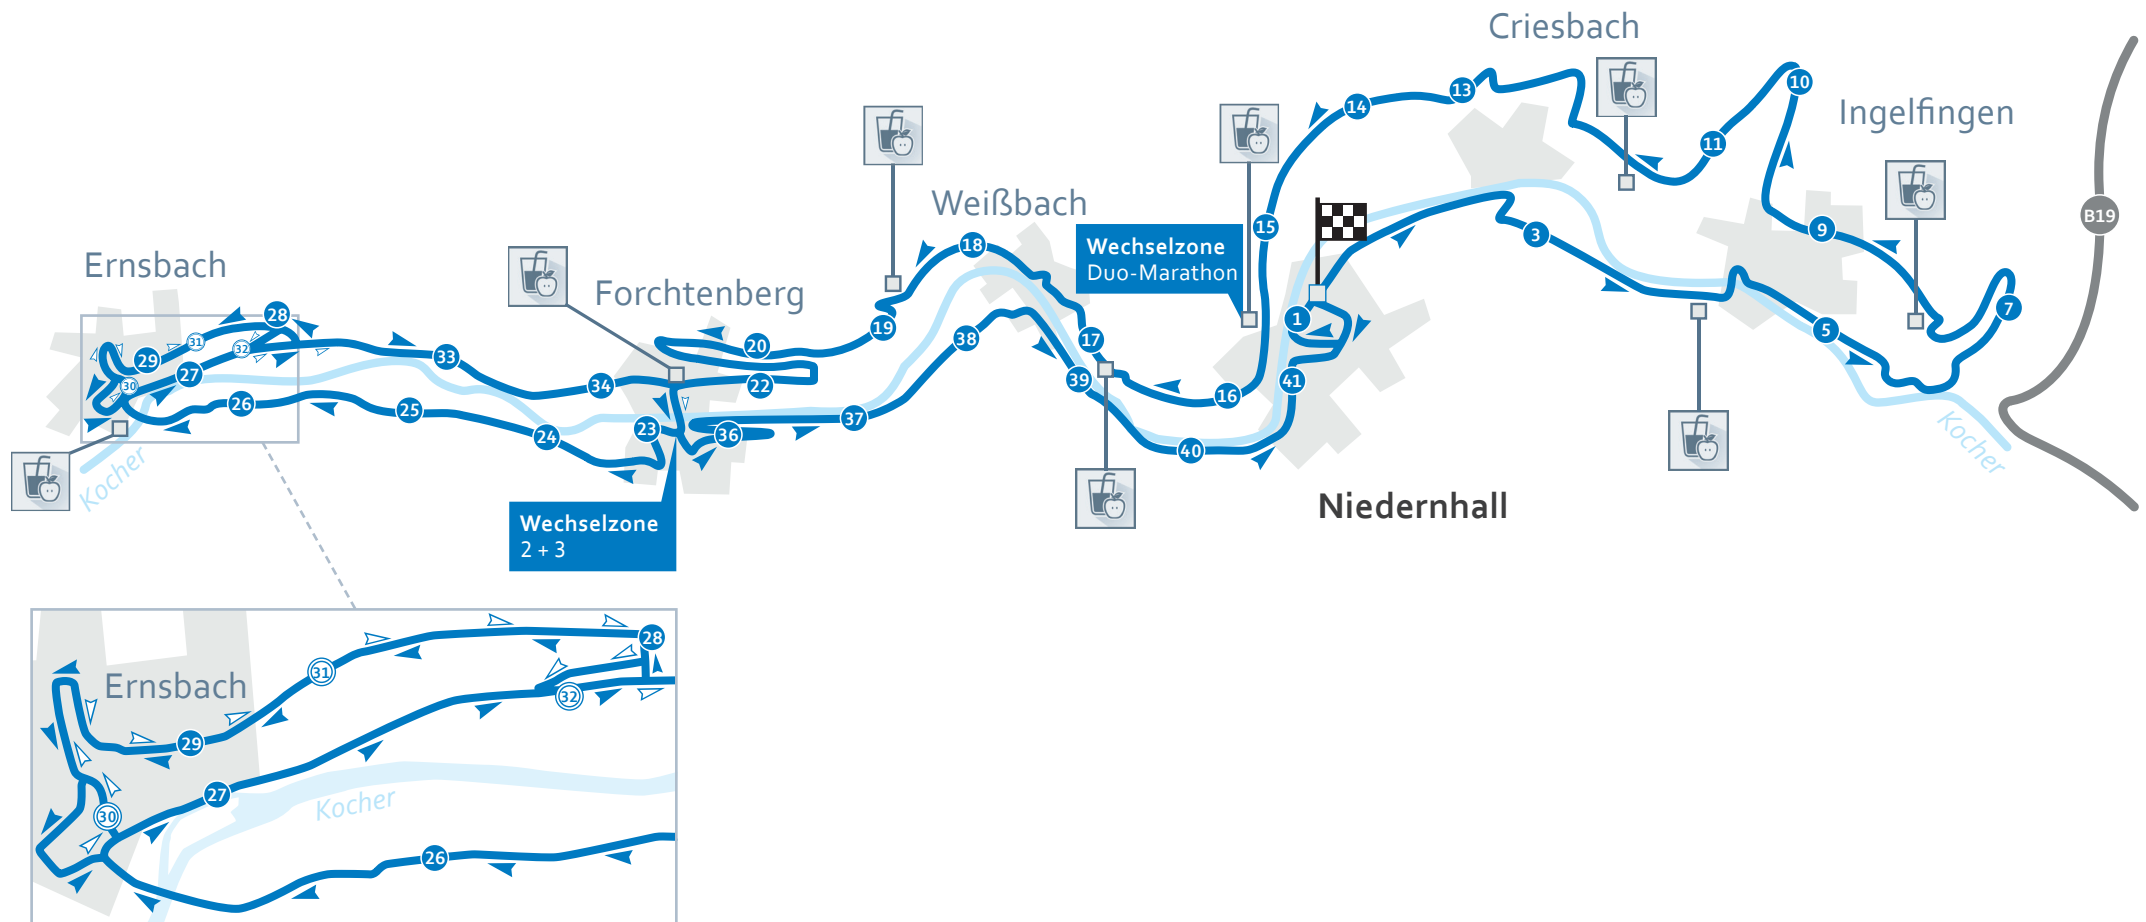

Marathon / Duo-Marathon / Staffelmарathon

ebmpapst

marathon

Legende:

Marathon / Duo-Marathon / Staffelmарathon

km erste Runde

km zweite Runde

Verpflegungsstation

Half-marathon

Key: Half-marathon Refreshment station Meal station

10 km run

Key:  10 km run  Refreshment station

Hand cyclists

Inline skating

Nordic walking

ebmpapst

marathon

Key:  Nordic walking 7.5 km  Nordic walking 12.5 km  Meal station